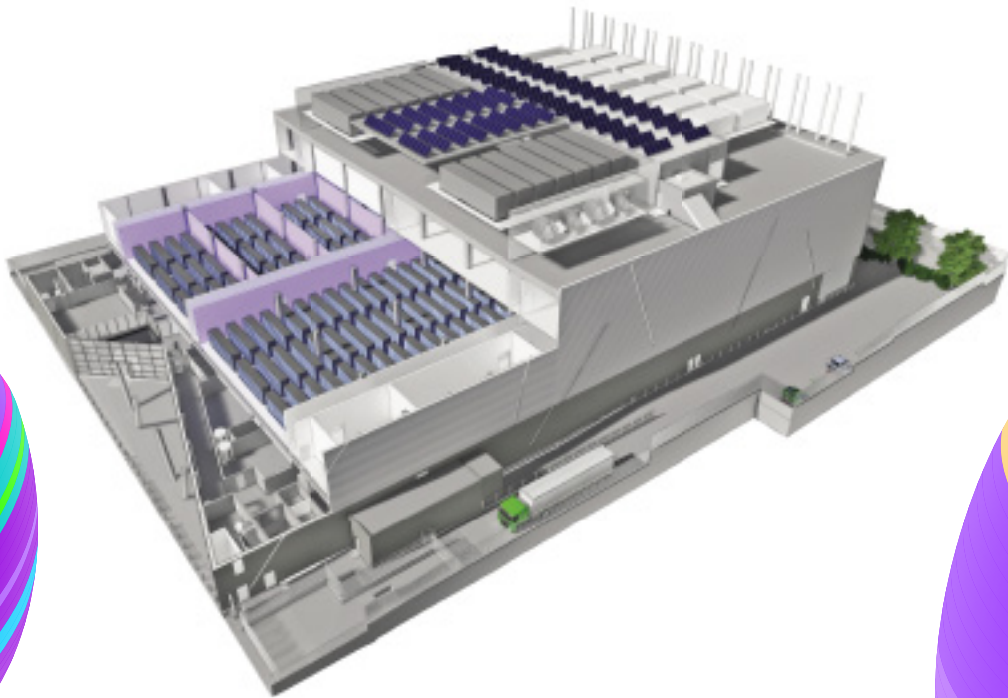

NETWORK CONNECTIONS

Telia offers you wide range of networking services including internet services, private networking and carrier services. Our data center is carrier neutral and also other carriers are present.

LOCATION

Telia Helsinki Data Center is located in Pitäjänmäki, Helsinki, with excellent transport access. The area is a hub for IT businesses and is easy to reach from both Helsinki Airport and Helsinki city center.

SECURITY

Security is ensured by access control, 24/7 security guarding and recording camera surveillance. Our data center provides facilities with difference security levels. Physical access can be controlled at personal level for every individual cabinet.

POWER SUPPLY AND BACKUP

We use carbon-free electricity, mostly produced from renewable energy sources. Uninterrupted power supply is guaranteed by a modular UPS system and an automatically triggered backup power system.

COOLING

Our colocation facilities feature an energy-efficient and redundant cooling system that keeps the conditions in the premises stable.

FIRE PROTECTION

The premises are protected by an automated fire extinguishing system. Alarms are forwarded to our operations center 24/7.